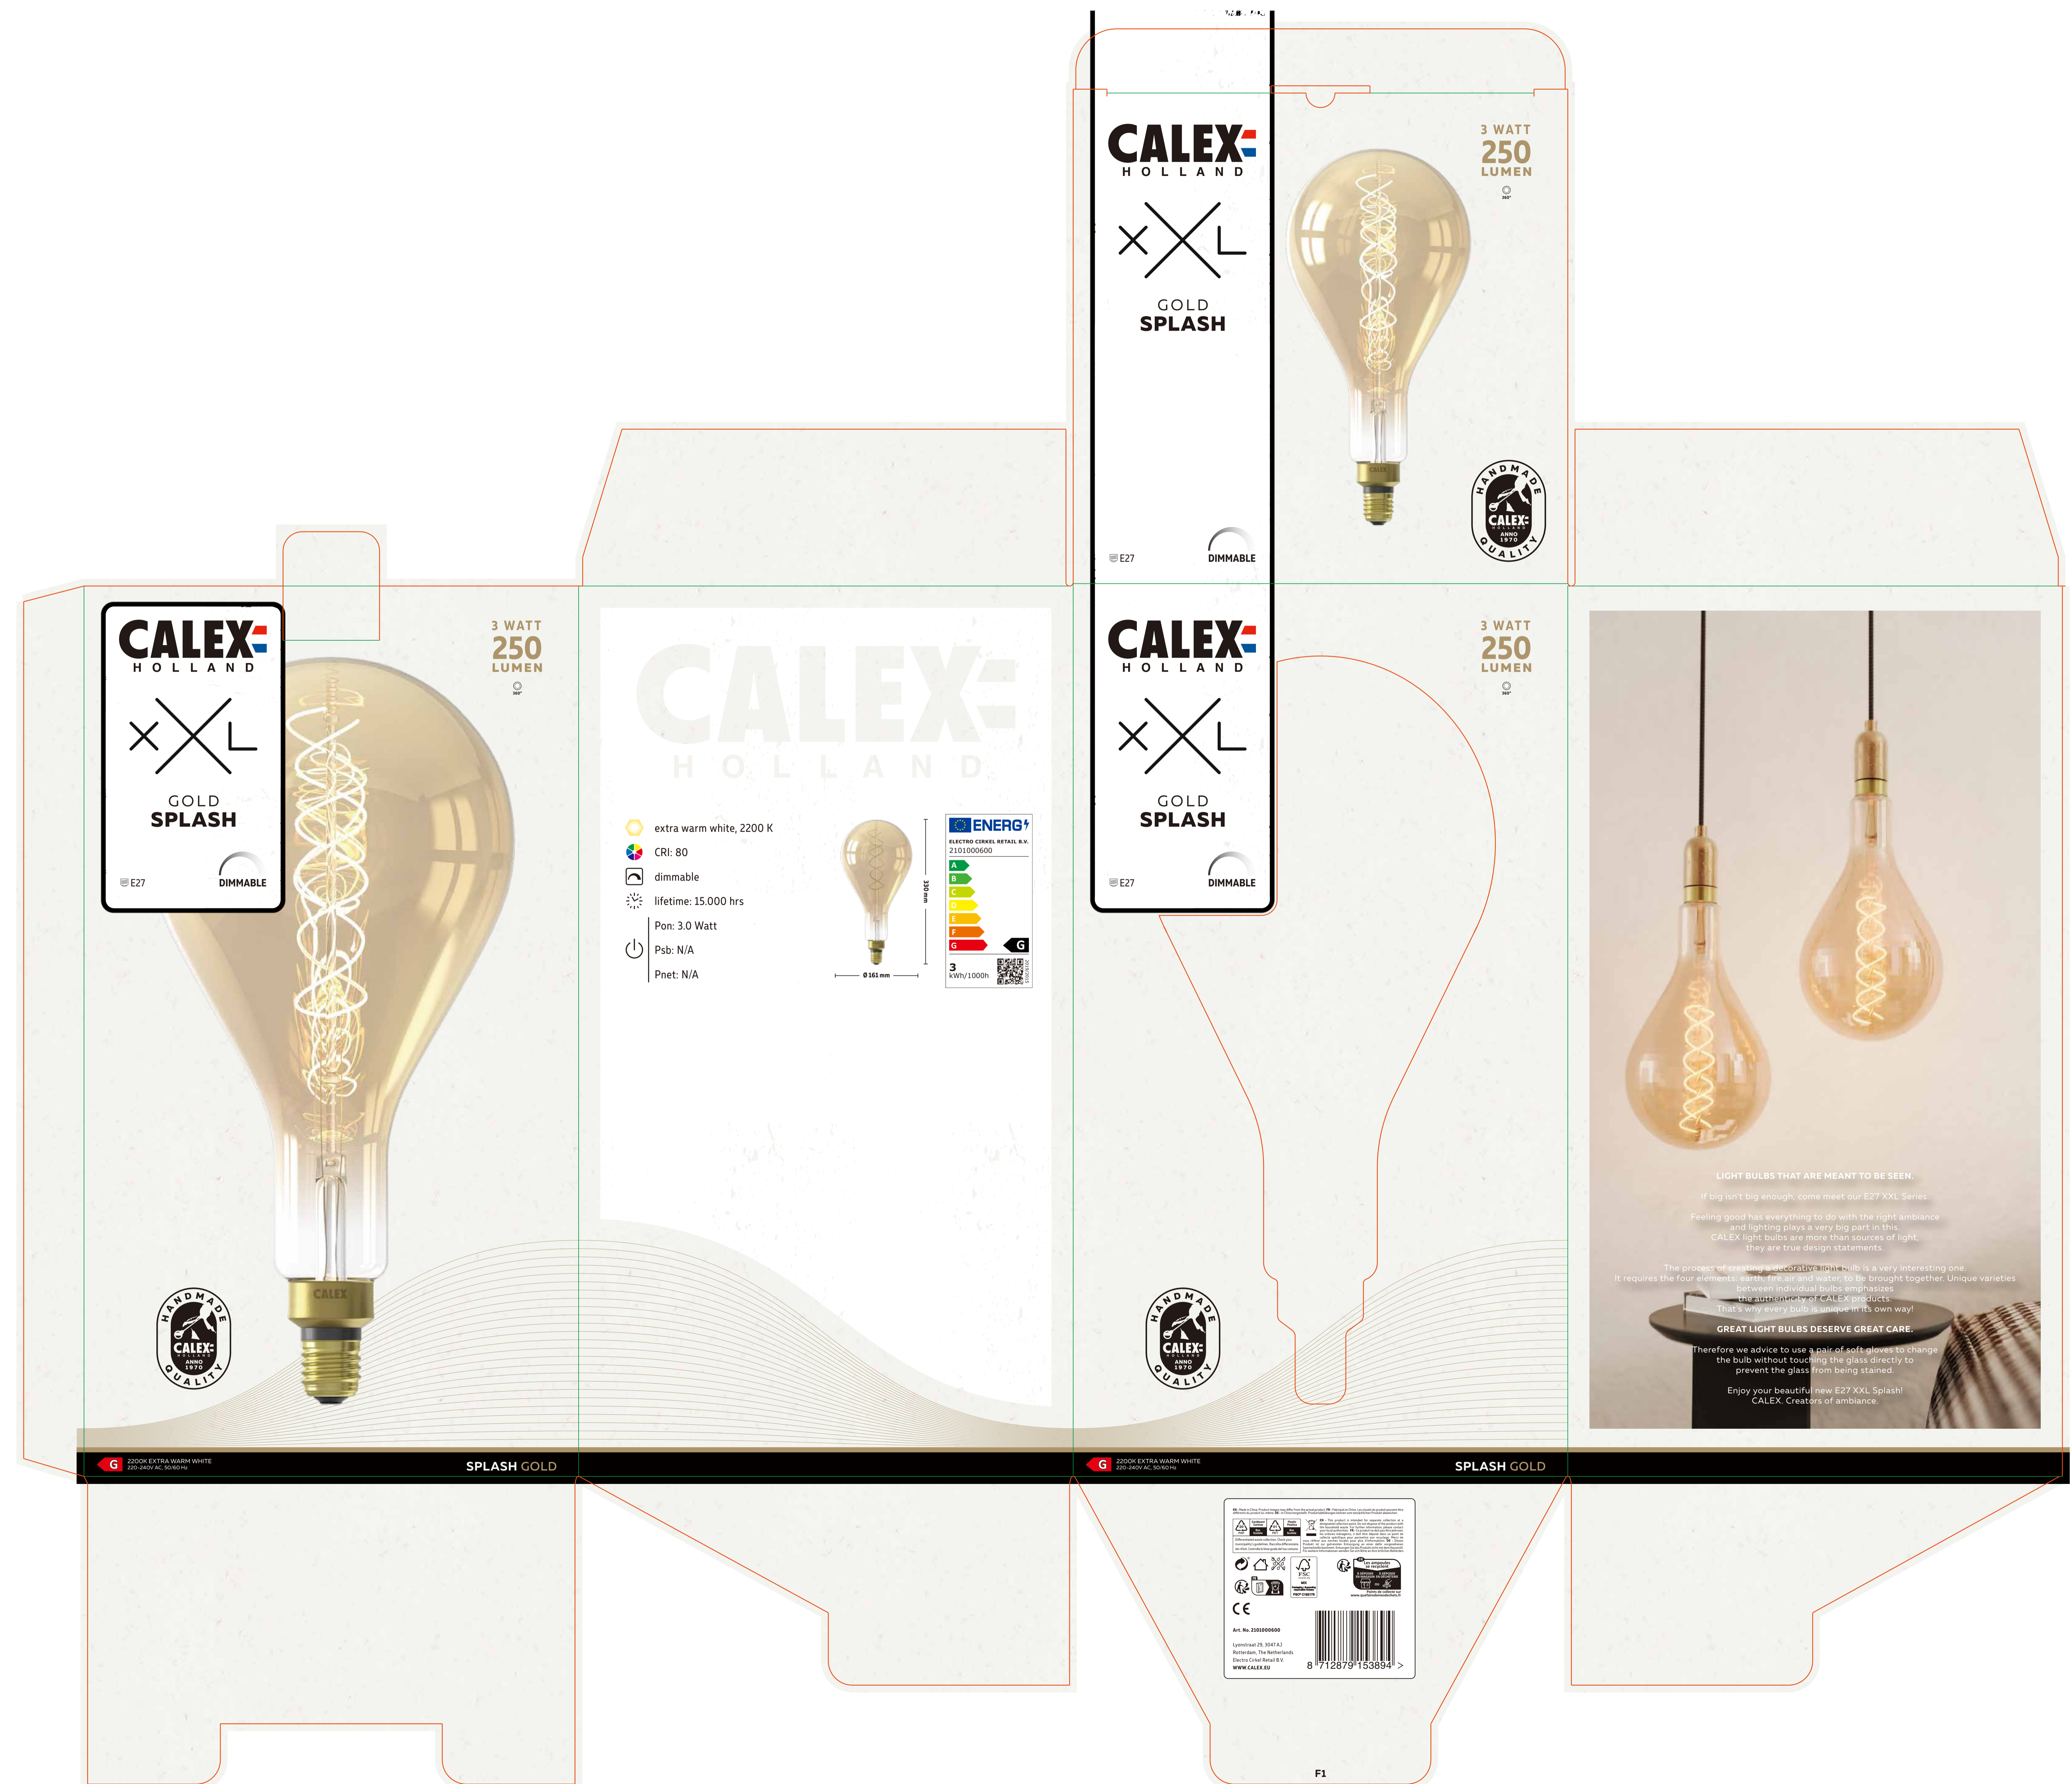

PRODUCT: P5960	MATERIAL: <input checked="" type="checkbox"/> Corrugated paper + 200 grammes FC paper	20/03/25
ARTICLE CODE: 2001000601423832	VERSION: F1	
BRAND: CALEX	PRINT COLORS: <input checked="" type="checkbox"/> CMYK <input checked="" type="checkbox"/> CMYK plus Orange 021 c <input checked="" type="checkbox"/> CMYK <input checked="" type="checkbox"/> CMYK plus Green c <input checked="" type="checkbox"/> CMYK plus Black <input checked="" type="checkbox"/> CMYK plus Violet c <input checked="" type="checkbox"/> CMYK plus 871 c <input checked="" type="checkbox"/> CMYK plus 871 c <input type="checkbox"/> Placeholder <input type="checkbox"/> Other <input type="checkbox"/> Other	
DESIGNER: Layla	CONTACTS: Packaging@electrocekel.com for primary communication-related to artwork Valentin_3anatra_V.3anatra@electrocekel.com for design-related questions Product Team: purchase_pl@electrocekel.com for inner and outer box labels Customer Care: L.Lis@electrocekel.com Wood Qualities: W.Walsh@electrocekel.com for Quality and Control related matters	
DATA APPROVED	DESIGN APPROVED	DATE: 12/06/2024
NOTES: The package is valid for EU and France		

CALEX
HOLLAND

X X L

GOLD SPLASH

E27 DIMMABLE

3 WATT
250 LUMEN

CALEX
HOLLAND

extra warm white, 2200 K
CRI: 80
diminable
lifetime: 15.000 hrs
Pon: 3.0 Watt
Psb: N/A
Pnet: N/A

0 145 mm

110 mm

ENERGY 6
SELECTED CORREL. RETAIL: N/A
2 1010000000

3 kWh/1000h

CALEX
HOLLAND

X X L

GOLD SPLASH

E27 DIMMABLE

3 WATT
250 LUMEN